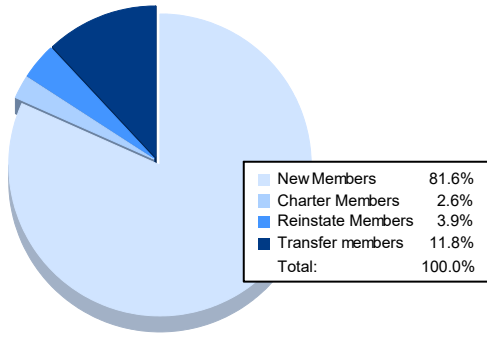

Year	New Clubs	Dropped Clubs	Gain/ Loss Clubs	New Members	Charter Members	Reinstate Members	Transfer Members	Total Member Added	Total Members Dropped	Gain/ Loss Members
2017-2018	0	0	0	97	2	1	10	110	179	-69
2018-2019	0	0	0	71	2	3	7	83	180	-97
2019-2020	0	0	0	74	2	1	5	82	170	-88
2020-2021	0	1	-1	38	1	2	22	63	140	-77
2021-2022	0	3	-3	62	2	3	9	76	140	-64
<b>Average</b>	<b>0</b>	<b>1</b>	<b>-1</b>	<b>68</b>	<b>2</b>	<b>2</b>	<b>11</b>	<b>83</b>	<b>162</b>	<b>-79</b>

### Membership Composition June 2022 Cumulative